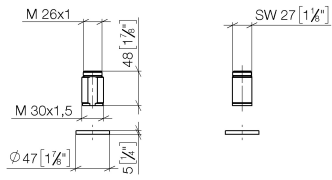

Extension set -

12 720 970 90

- for clamping depths > 45 mm to max. 85 mm

For combination with rinsing spray set 27731970,
27721970, 27723970, 27722970, 27731809,
27718809 only.

Extension set -

12 720 970 90

mm [inches]

Spare parts list

No.	Item Number	Name	Quantity used	Delivery time
1	09 28 10 043 90	ring	1	60